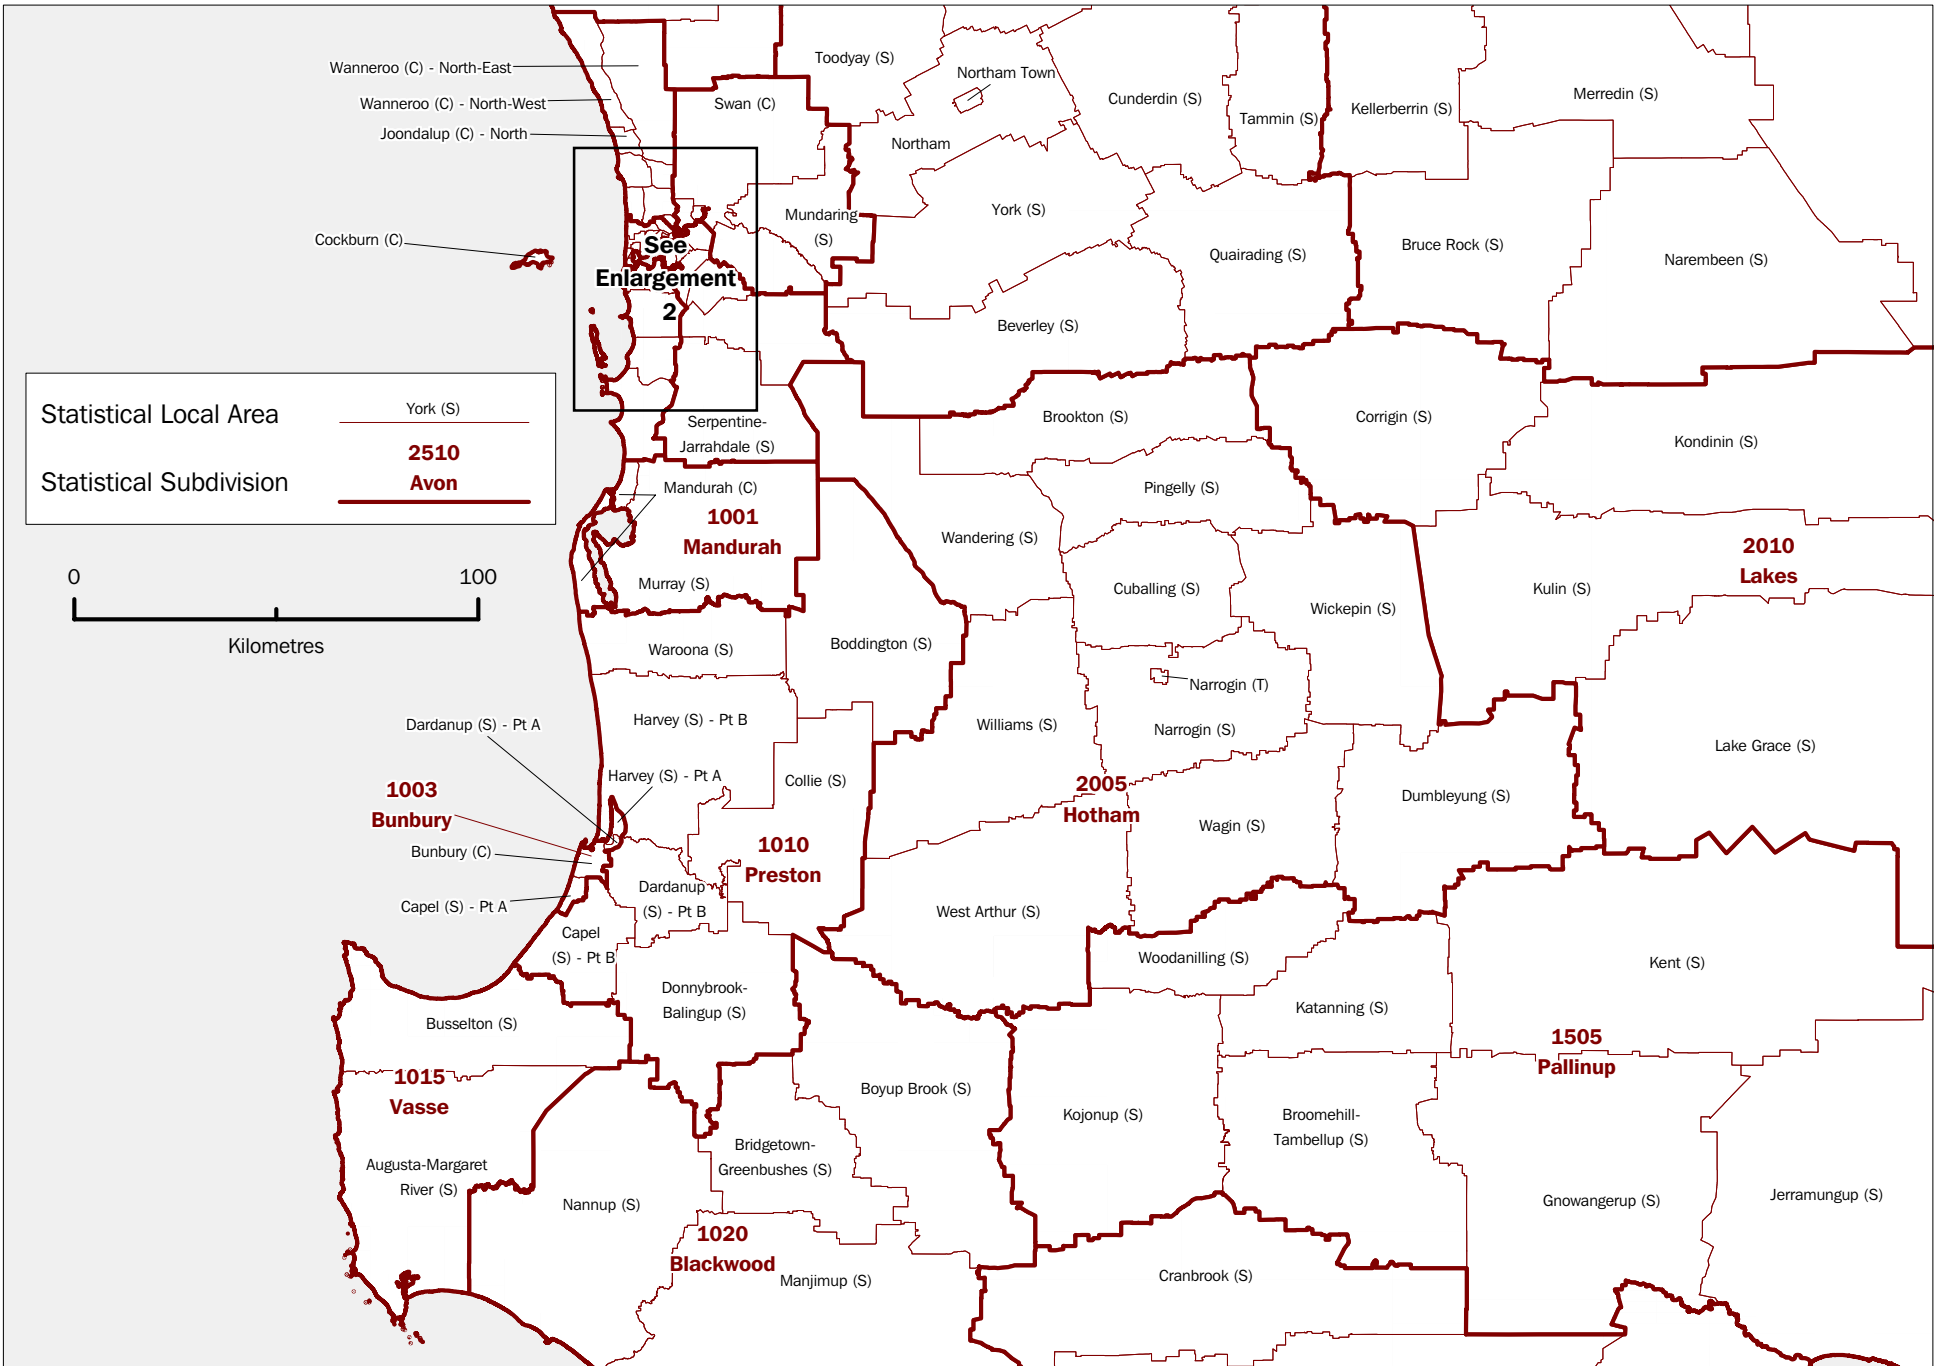

Statistical Local Area
Statistical Subdivision